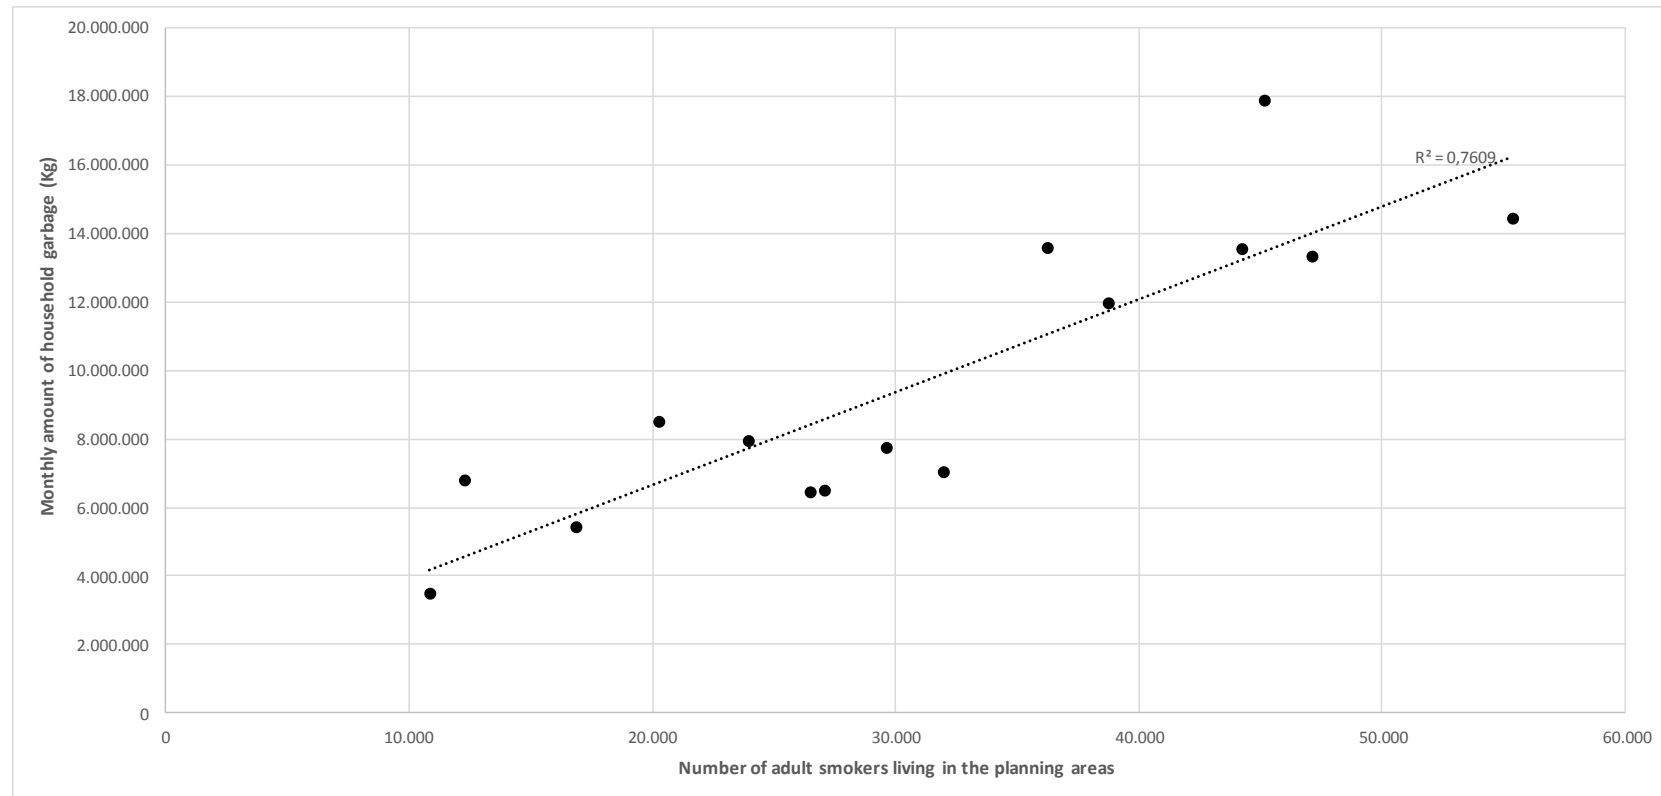

Supplementary Figure 1. Distribution of the average monthly amount of household garbage collected and the number of adult smokers living in the planning areas^{1,2}. Rio de Janeiro city, 2018.

¹ Each of the 15 planning areas of the city of Rio de Janeiro are comprised of geographically-bounded neighborhoods

² Pearson correlation coefficient: 0.87